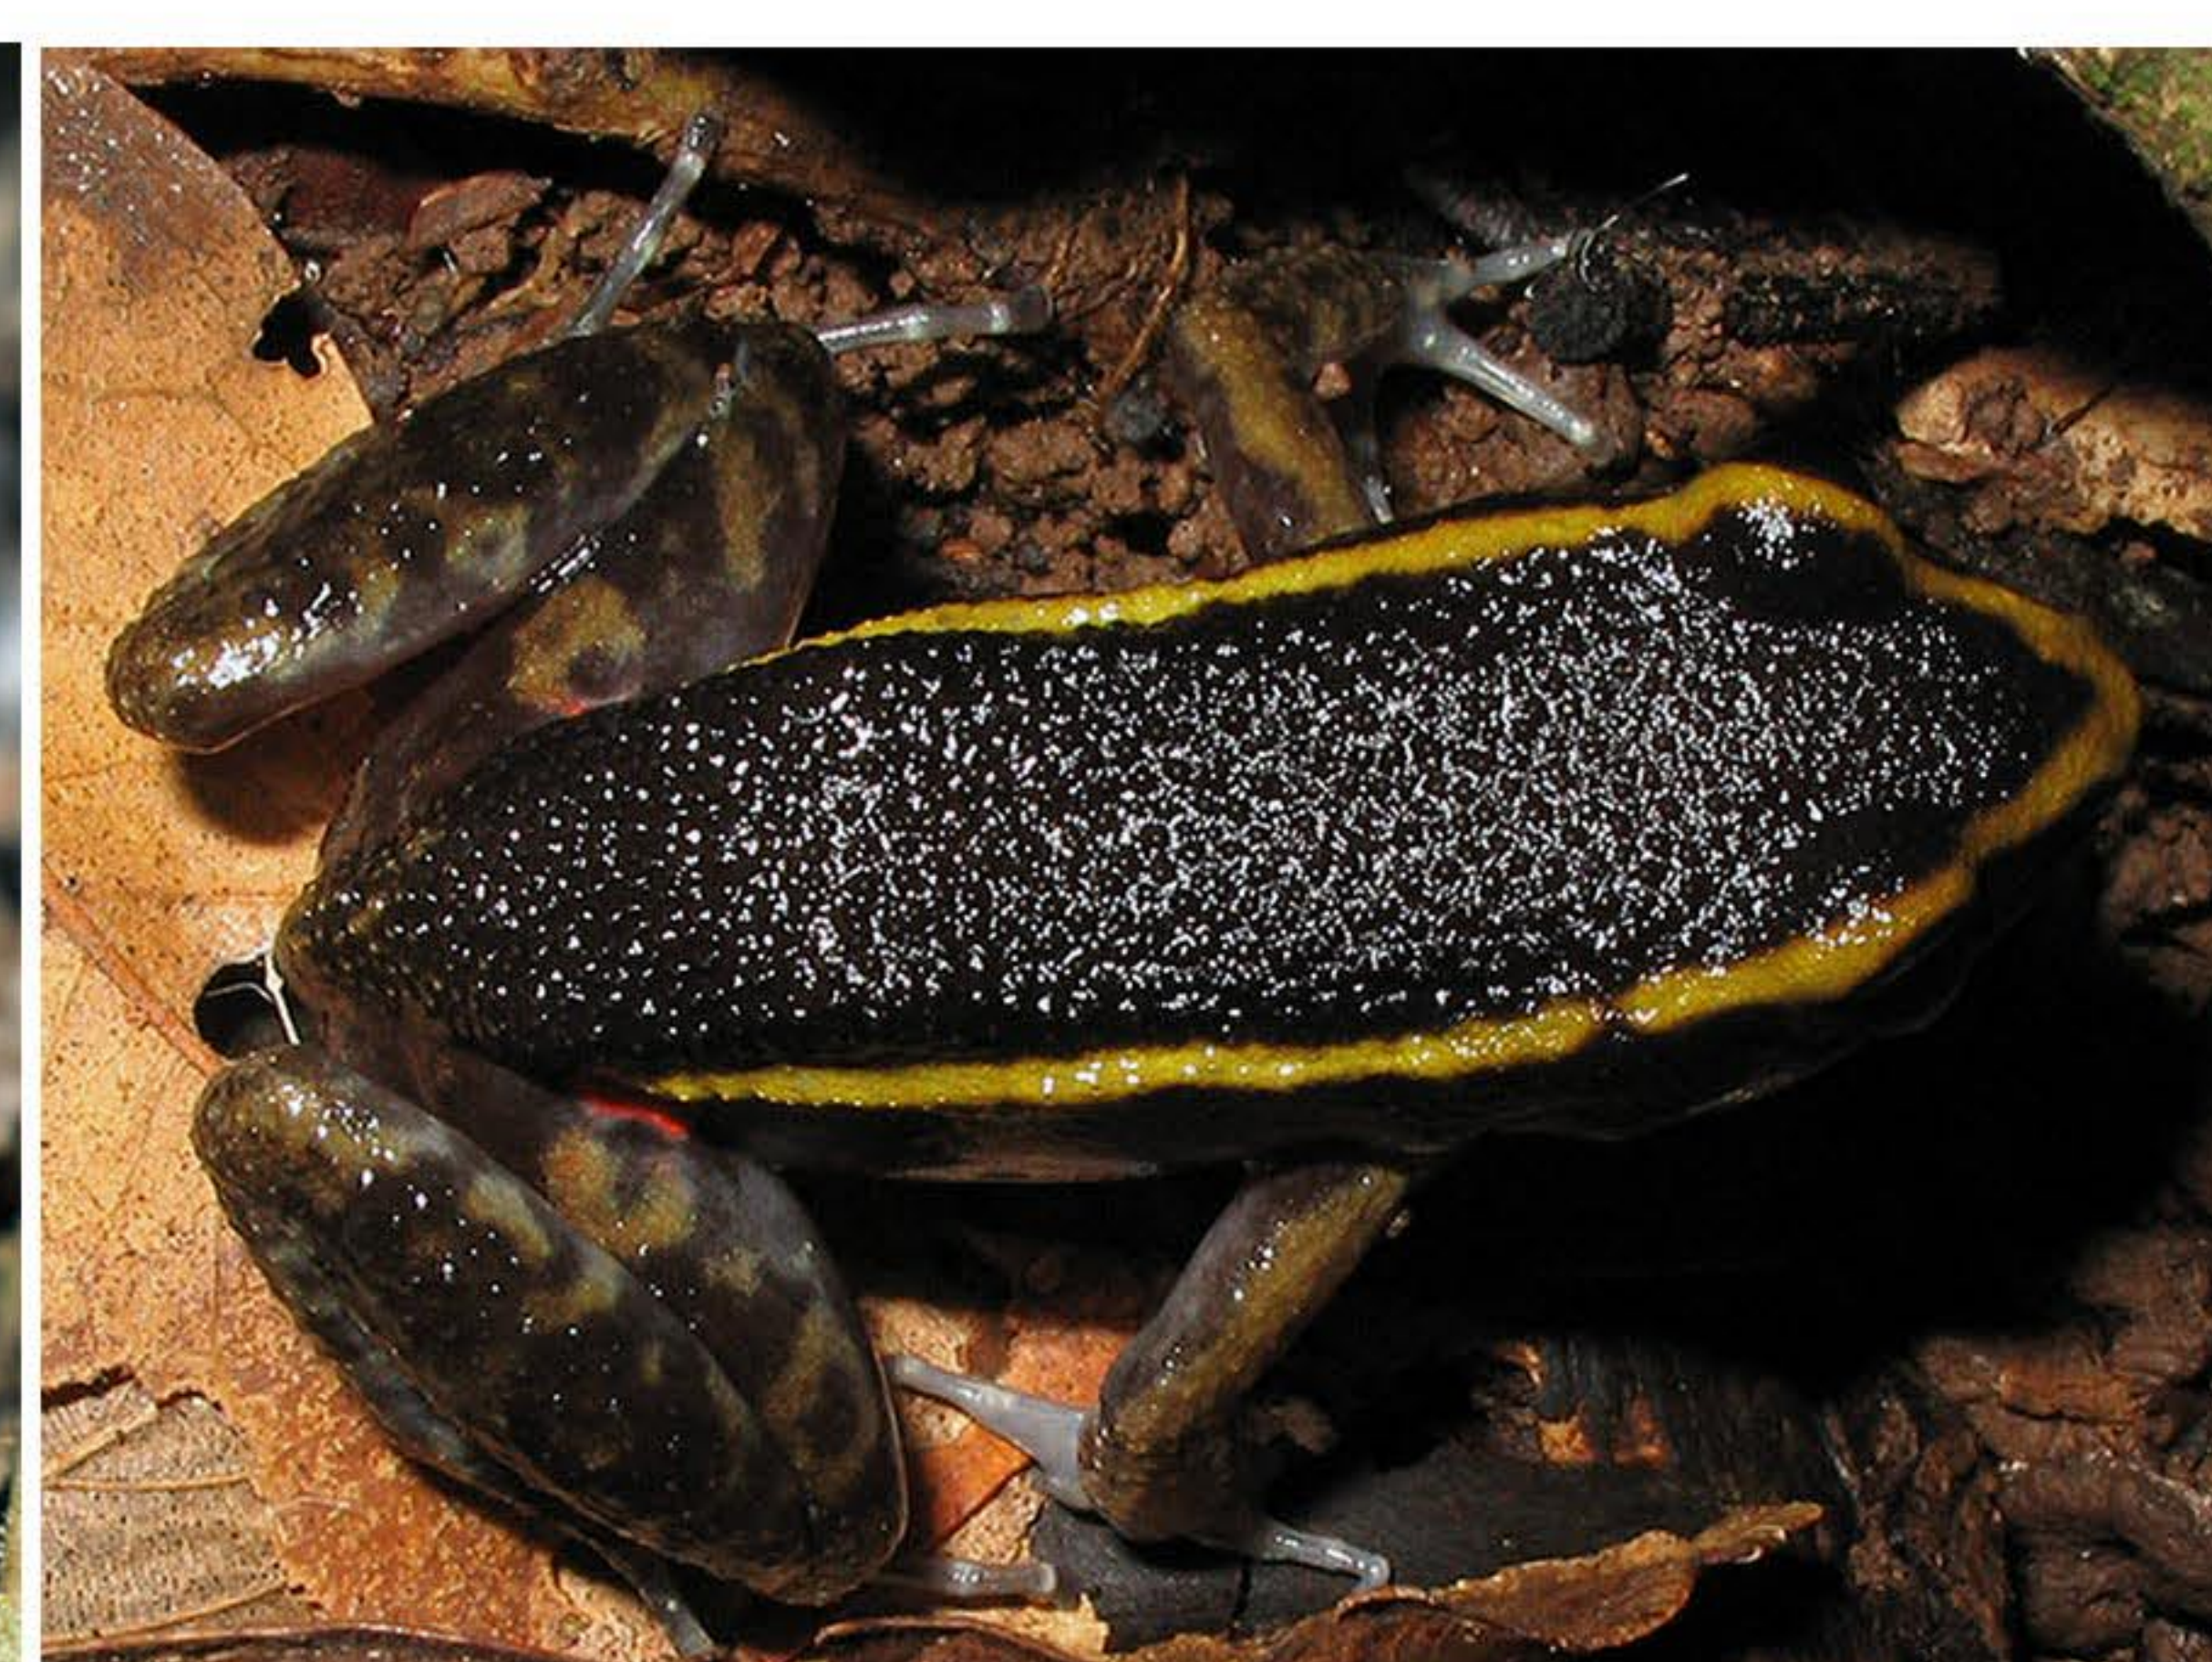

115 *Lithodytes lineatus* (WAA)
Painted Antnest Frog
LEPTODACTYLIDAE