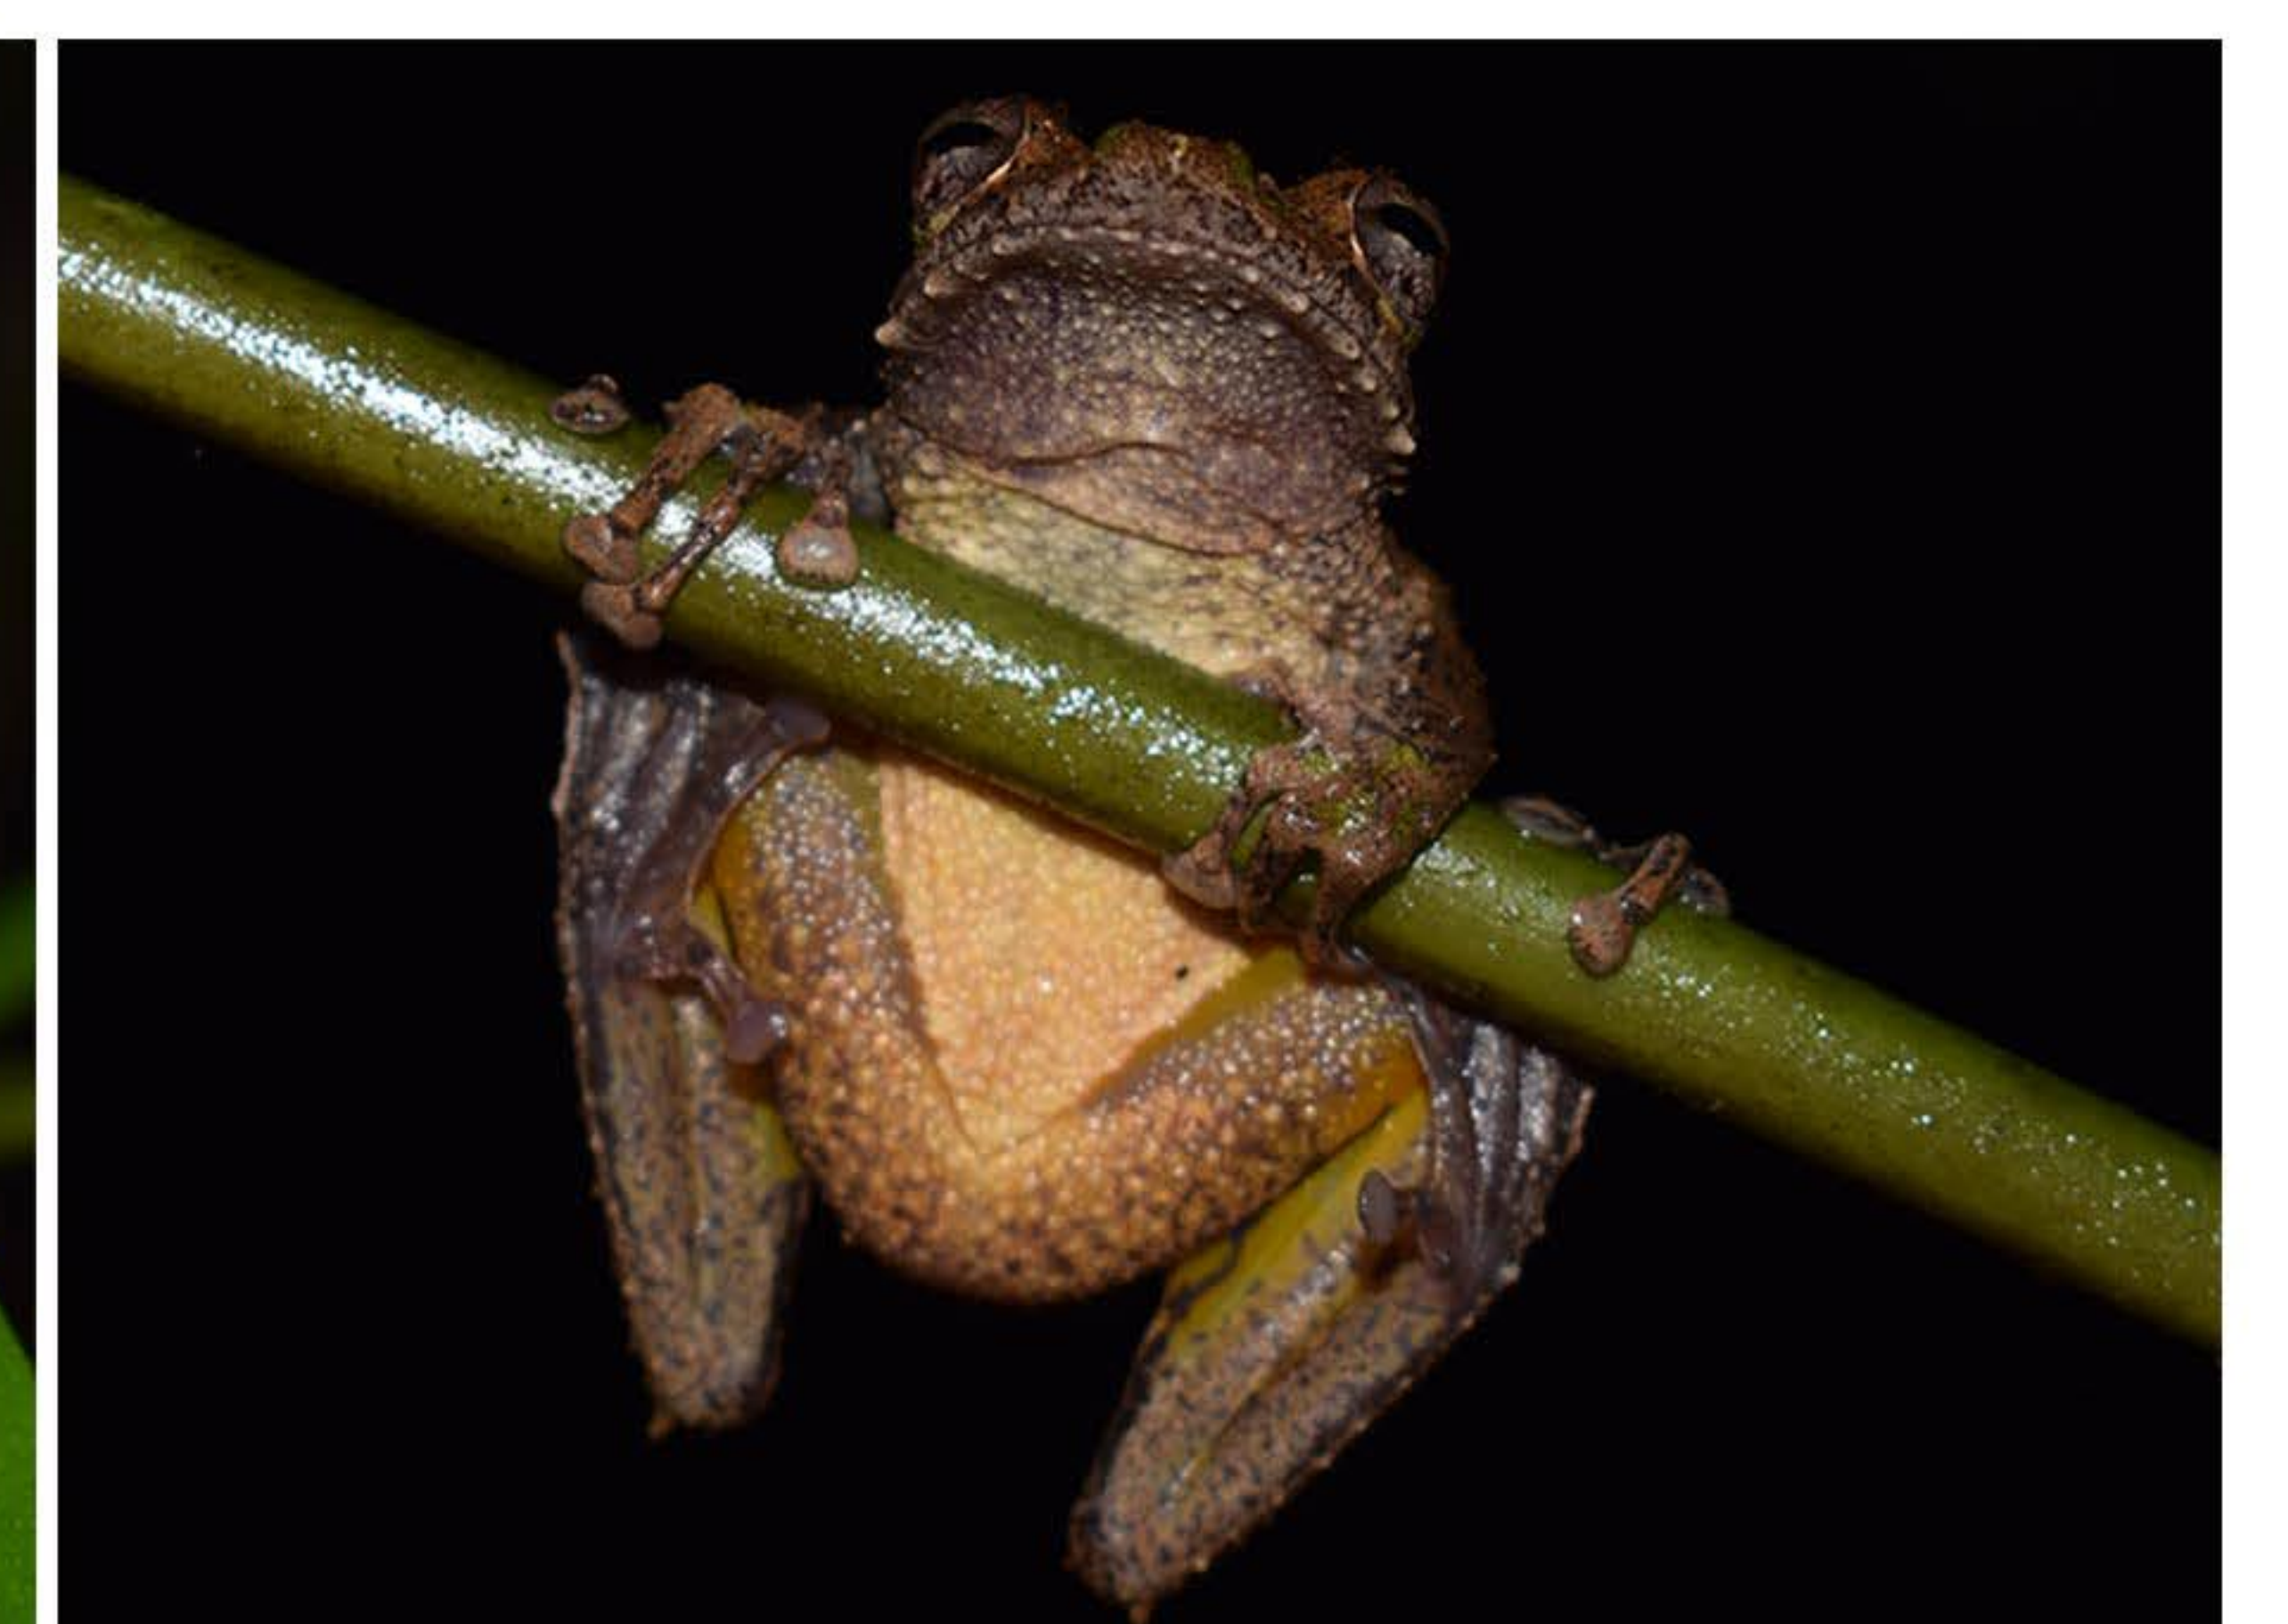

80 *Scinax garbei* (WAA)
Eirunepe Snouted Treefrog
HYLIDAE